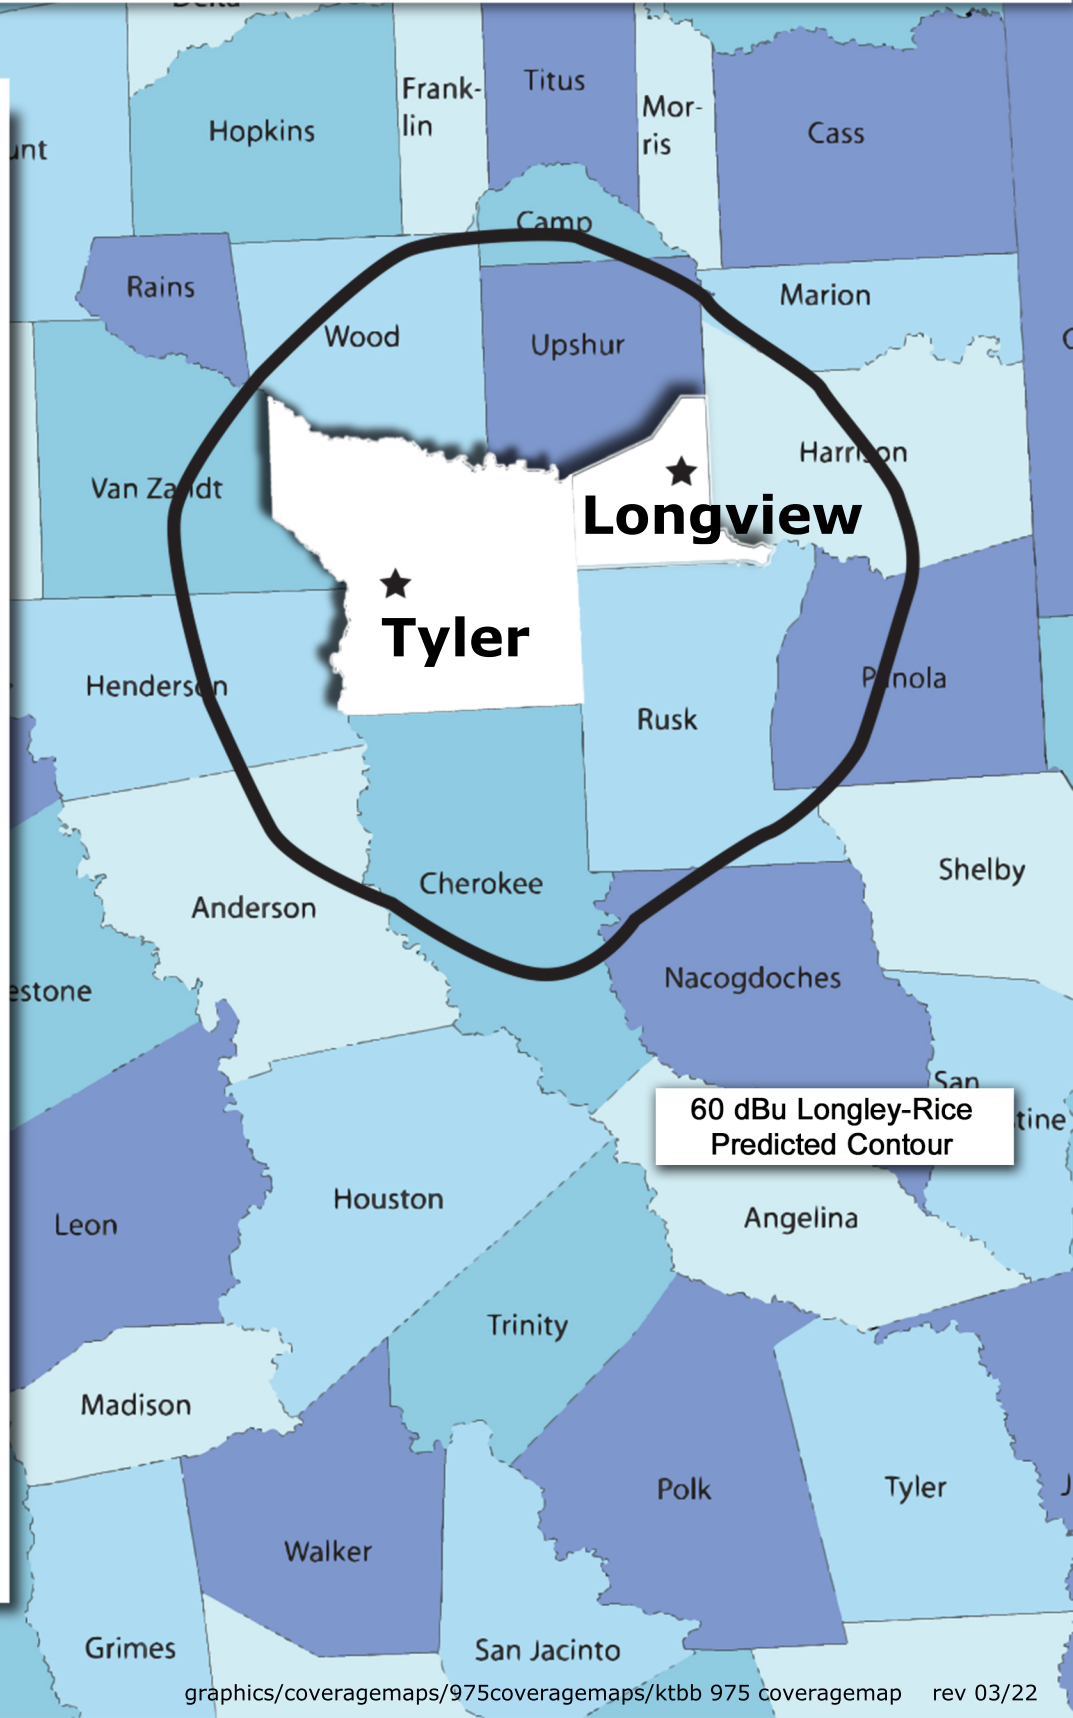

The Station

97.5 mHz
Class C3
13.0kW-397' HAAT

Source: U.S. Census Bureau & *Nielsen Audio

60 dBu Longley-Rice Predicted Contour