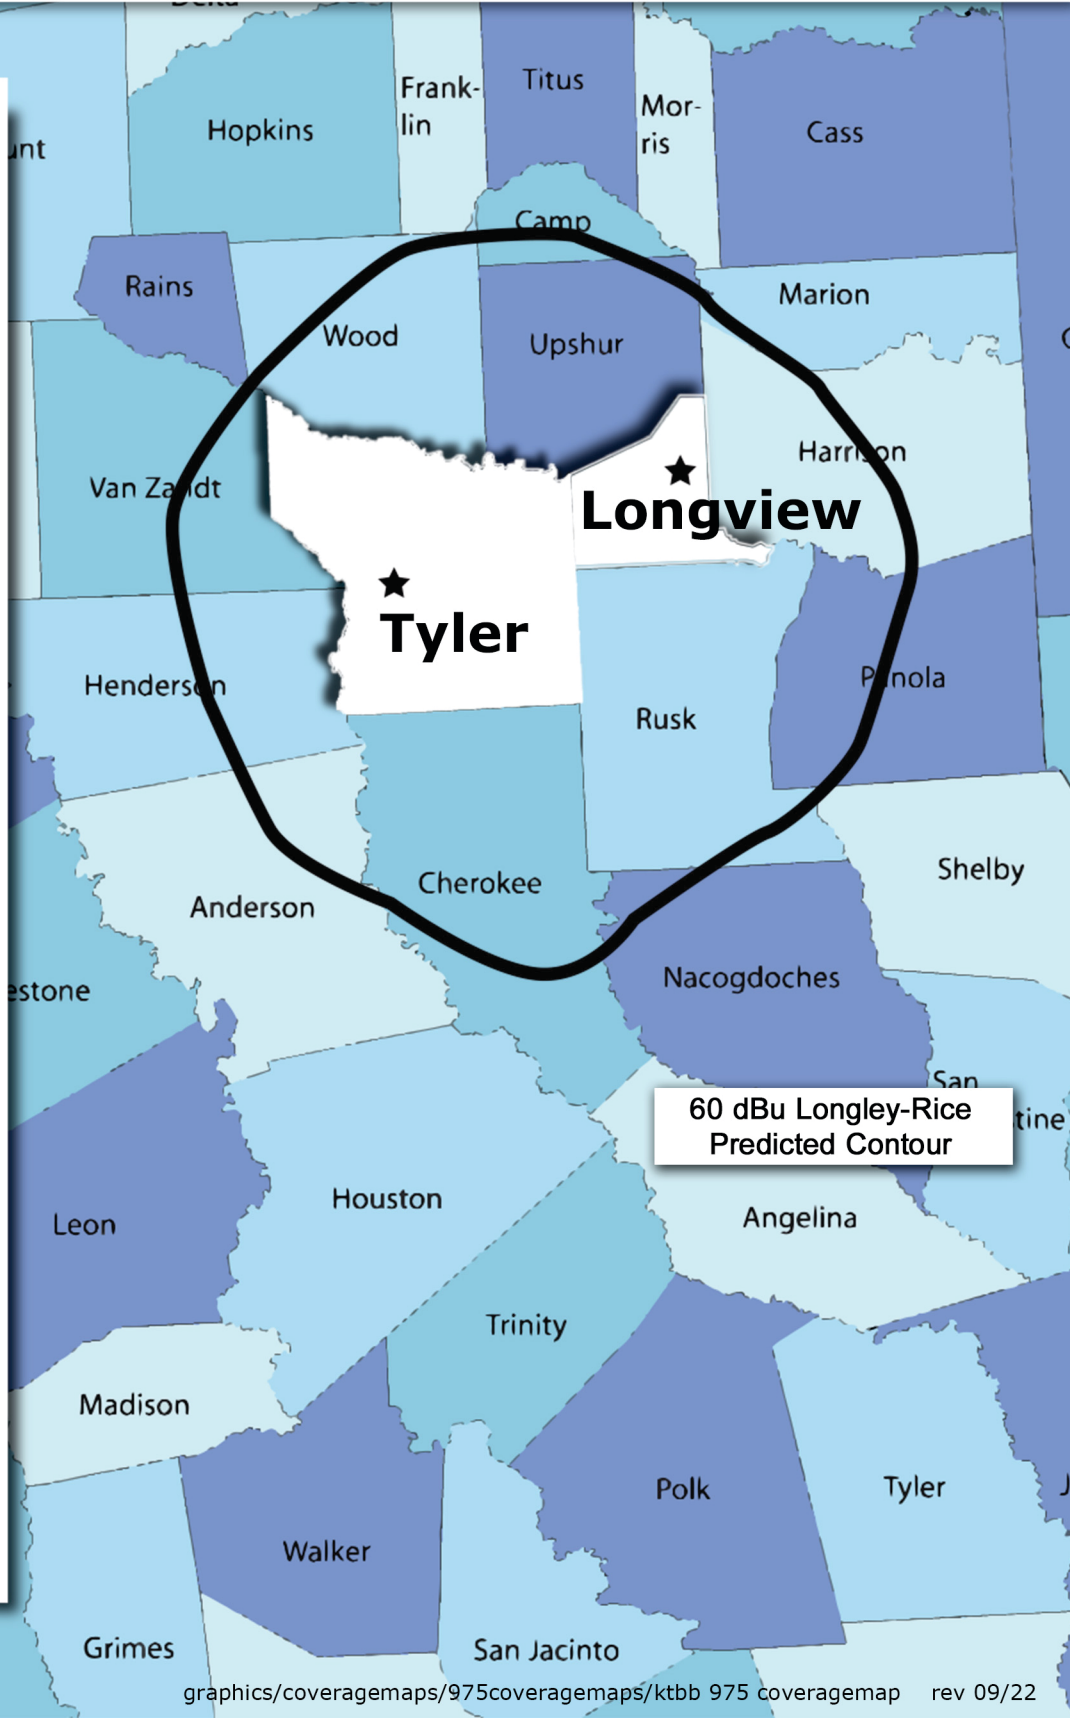

The Station

97.5 mHz
Class C3
13.0kW-397' HAAT

Source: U.S. Census Bureau &
*Nielsen Audio

60 dBu Longley-Rice Predicted Contour